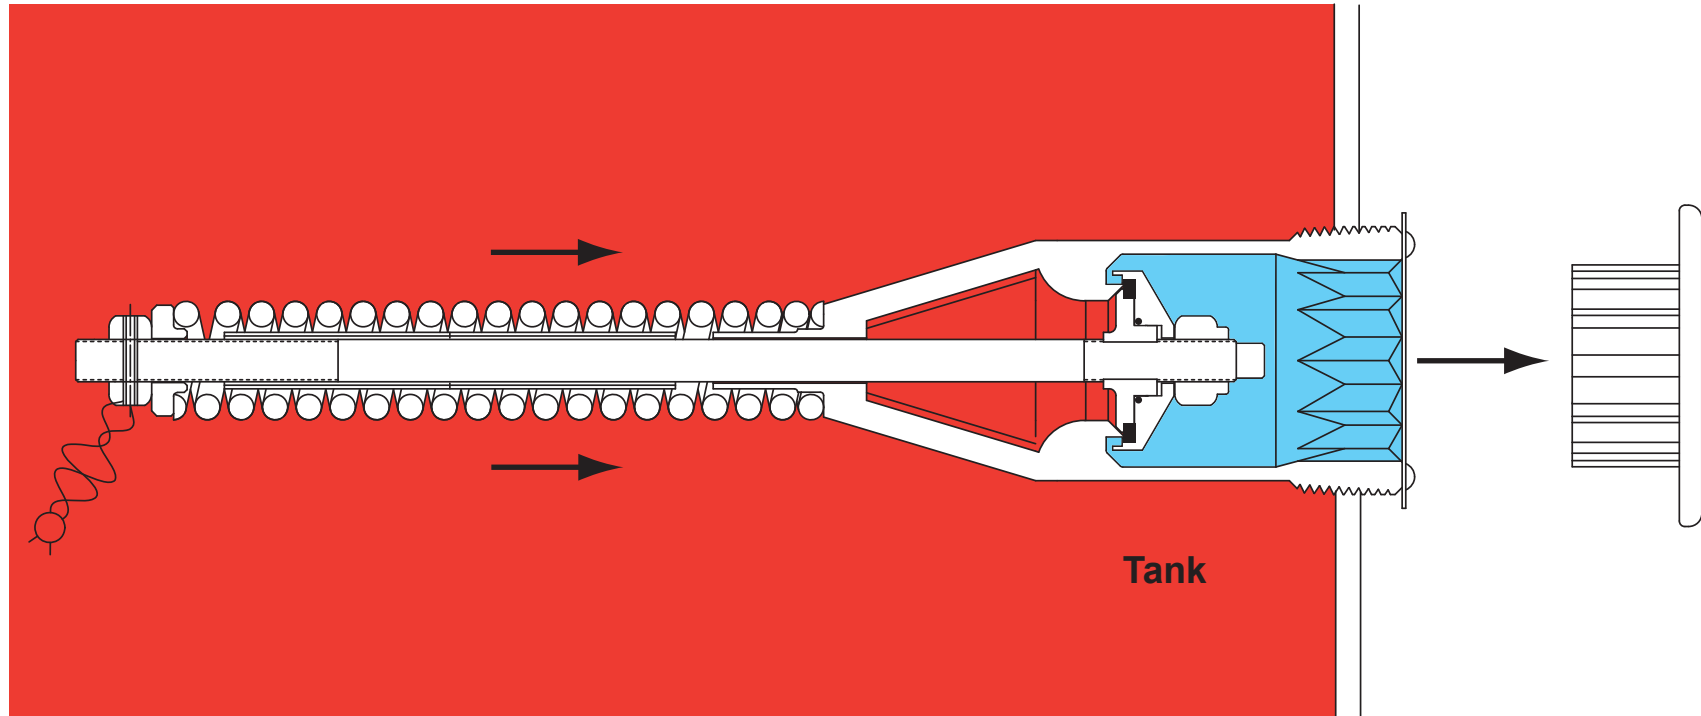

# Type H733 Flush Mounted Internal Relief Valve

INLET PRESSURE  
OUTLET PRESSURE