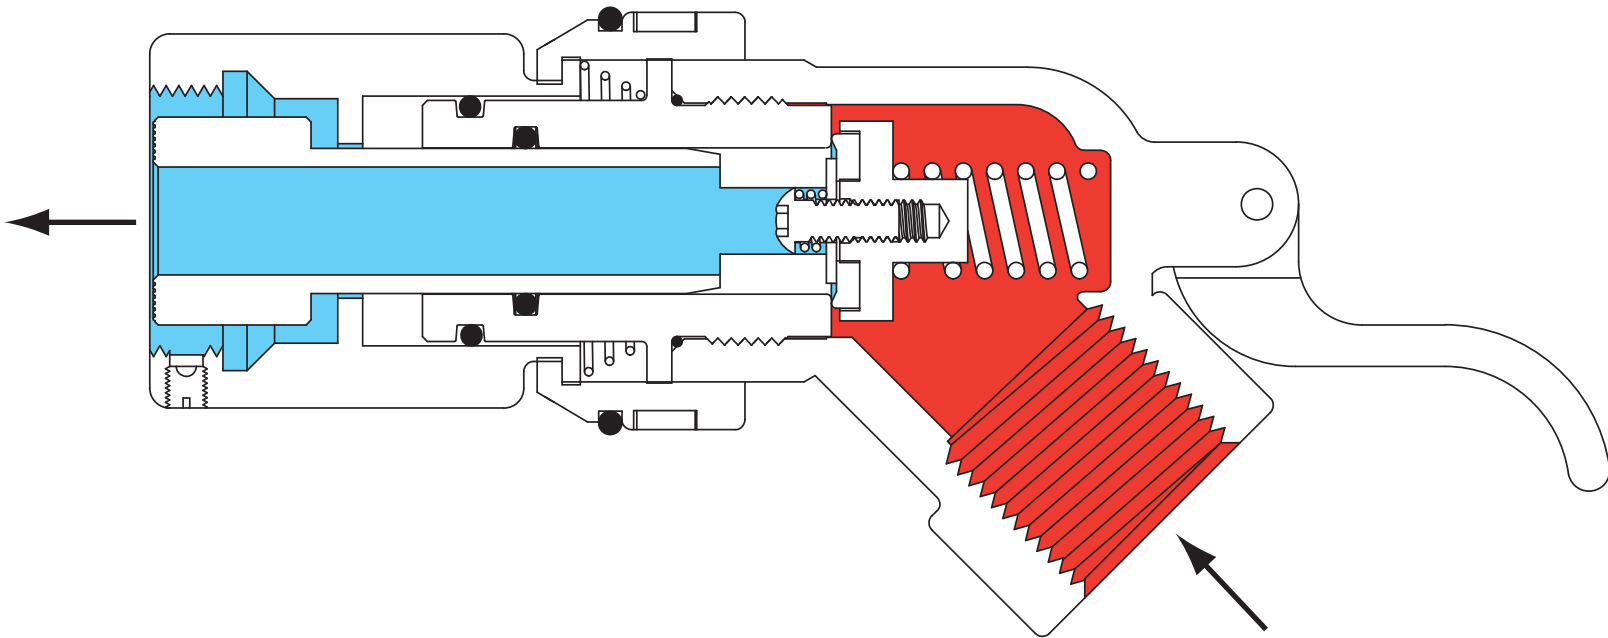

Type N480 Hose End Valve

 INLET PRESSURE
 OUTLET PRESSURE